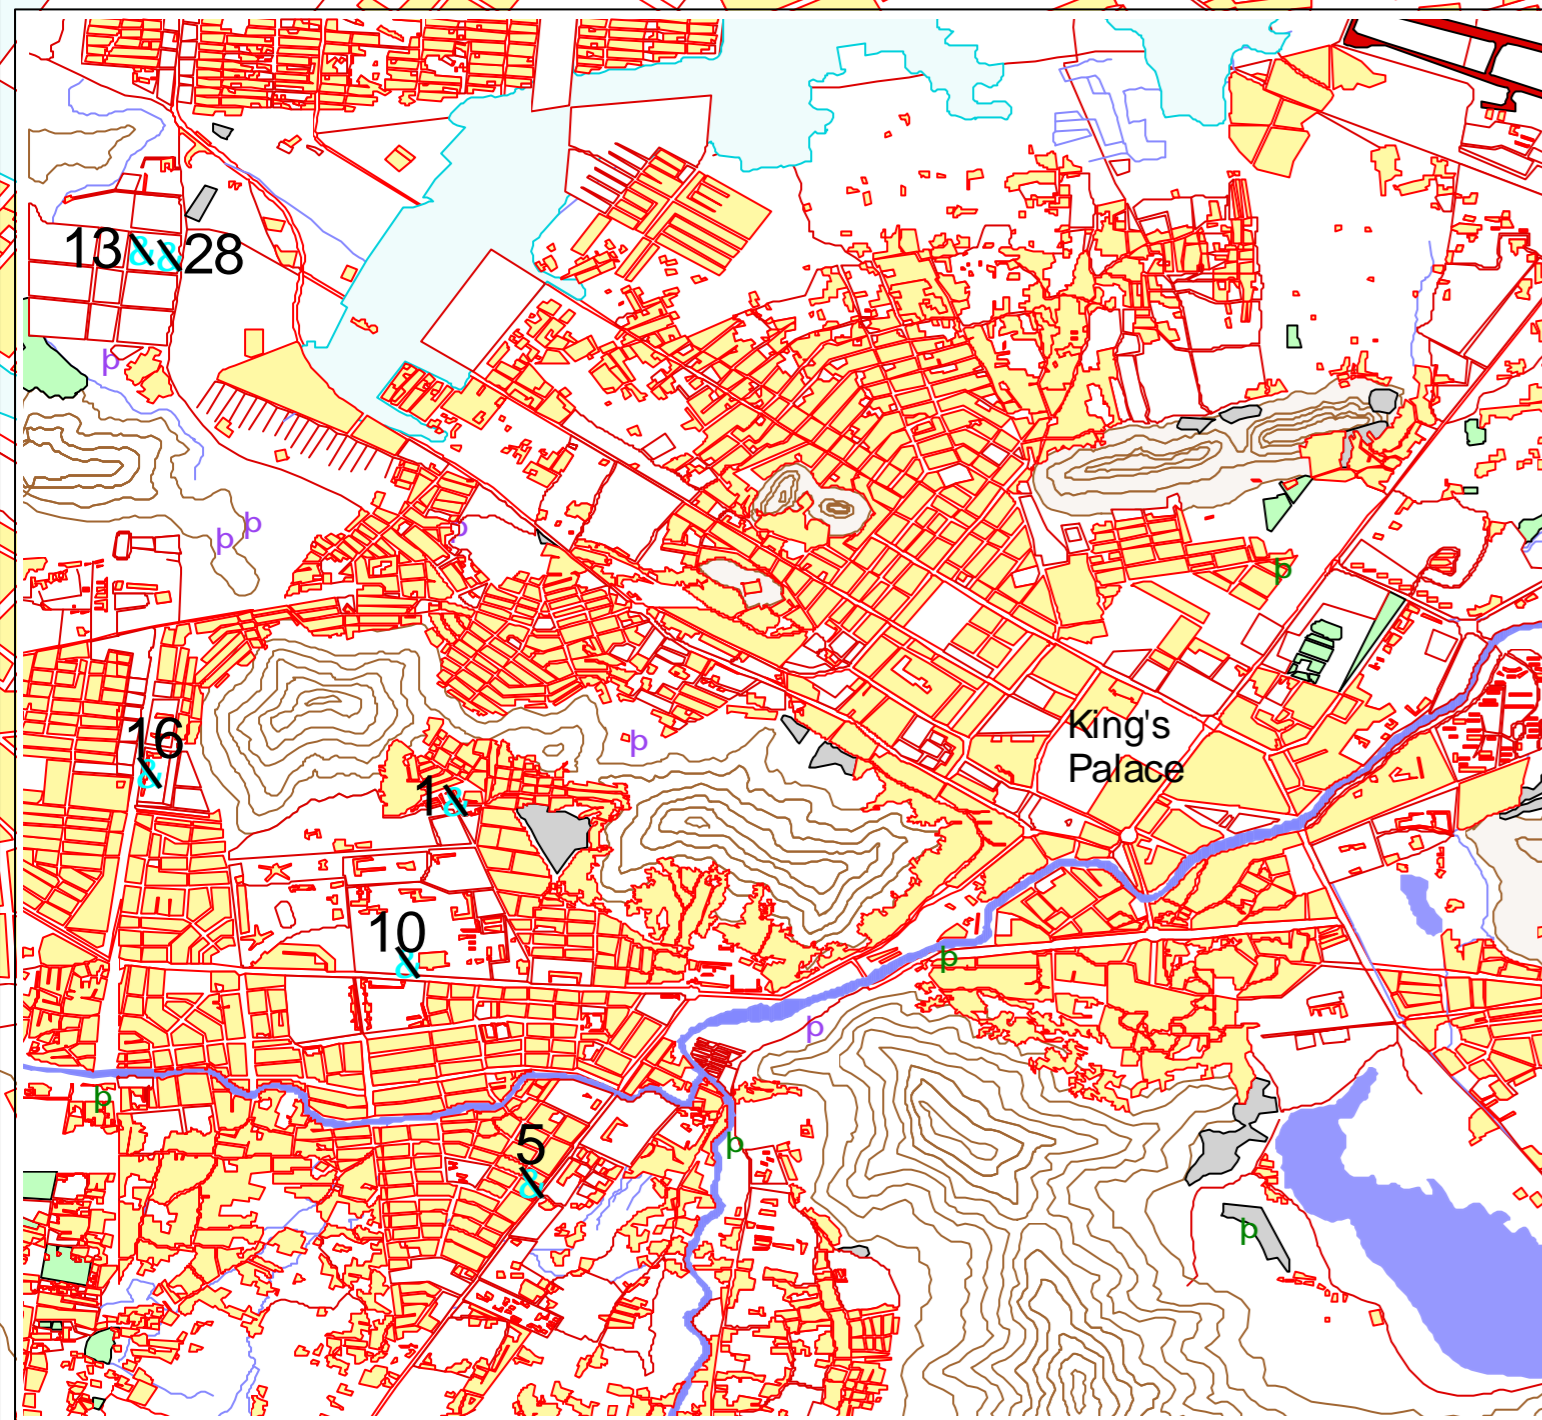

KABUL CITY

Location of Government Ministries
July 2002

Location of Ministries

1	Agriculture
2	Border and Tribal Affairs
3	Civil Aviation and Tourism
4	Communication
5	Commerce
6	Defence
7	Education
8	Finance
9	Foreign Affairs
10	Higher Education
11	Information and Culture
12	Interior
13	Irrigation and Environment
14	Justice
15	Labour and Social Affairs
16	Light Industries
17	Martyrs and Disabled
18	Mines and Industries
19	Pilgrimage
20	Planning
21	Public Health
22	Public Works
23	Reconstruction
24	Refugee Repatriation
25	Rural Rehabilitation and Development
26	Transportation
27	Urban Development
28	Water and Power
29	Women's Affairs
30	Presidential Palace
31	Supreme Court

LEGEND

	Settlement Area		Roads
	Empty Area		Main
	Airport		Secondary
	Grassy Marsh		Tertiary
	Orchard		Rivers
	Cemetery		Main
	Mountain		Seasonal
	Lake		Ministries
			Shrine

Source: Touristical map of Kabul City scale 1:15,000 series (USDMA) 1965, and best available sources. The boundaries and names on the map do not imply official endorsement or acceptance by the United Nations. Please forward updates and corrections directly to the AIMS office. E-Mail: info@hic.org.pk