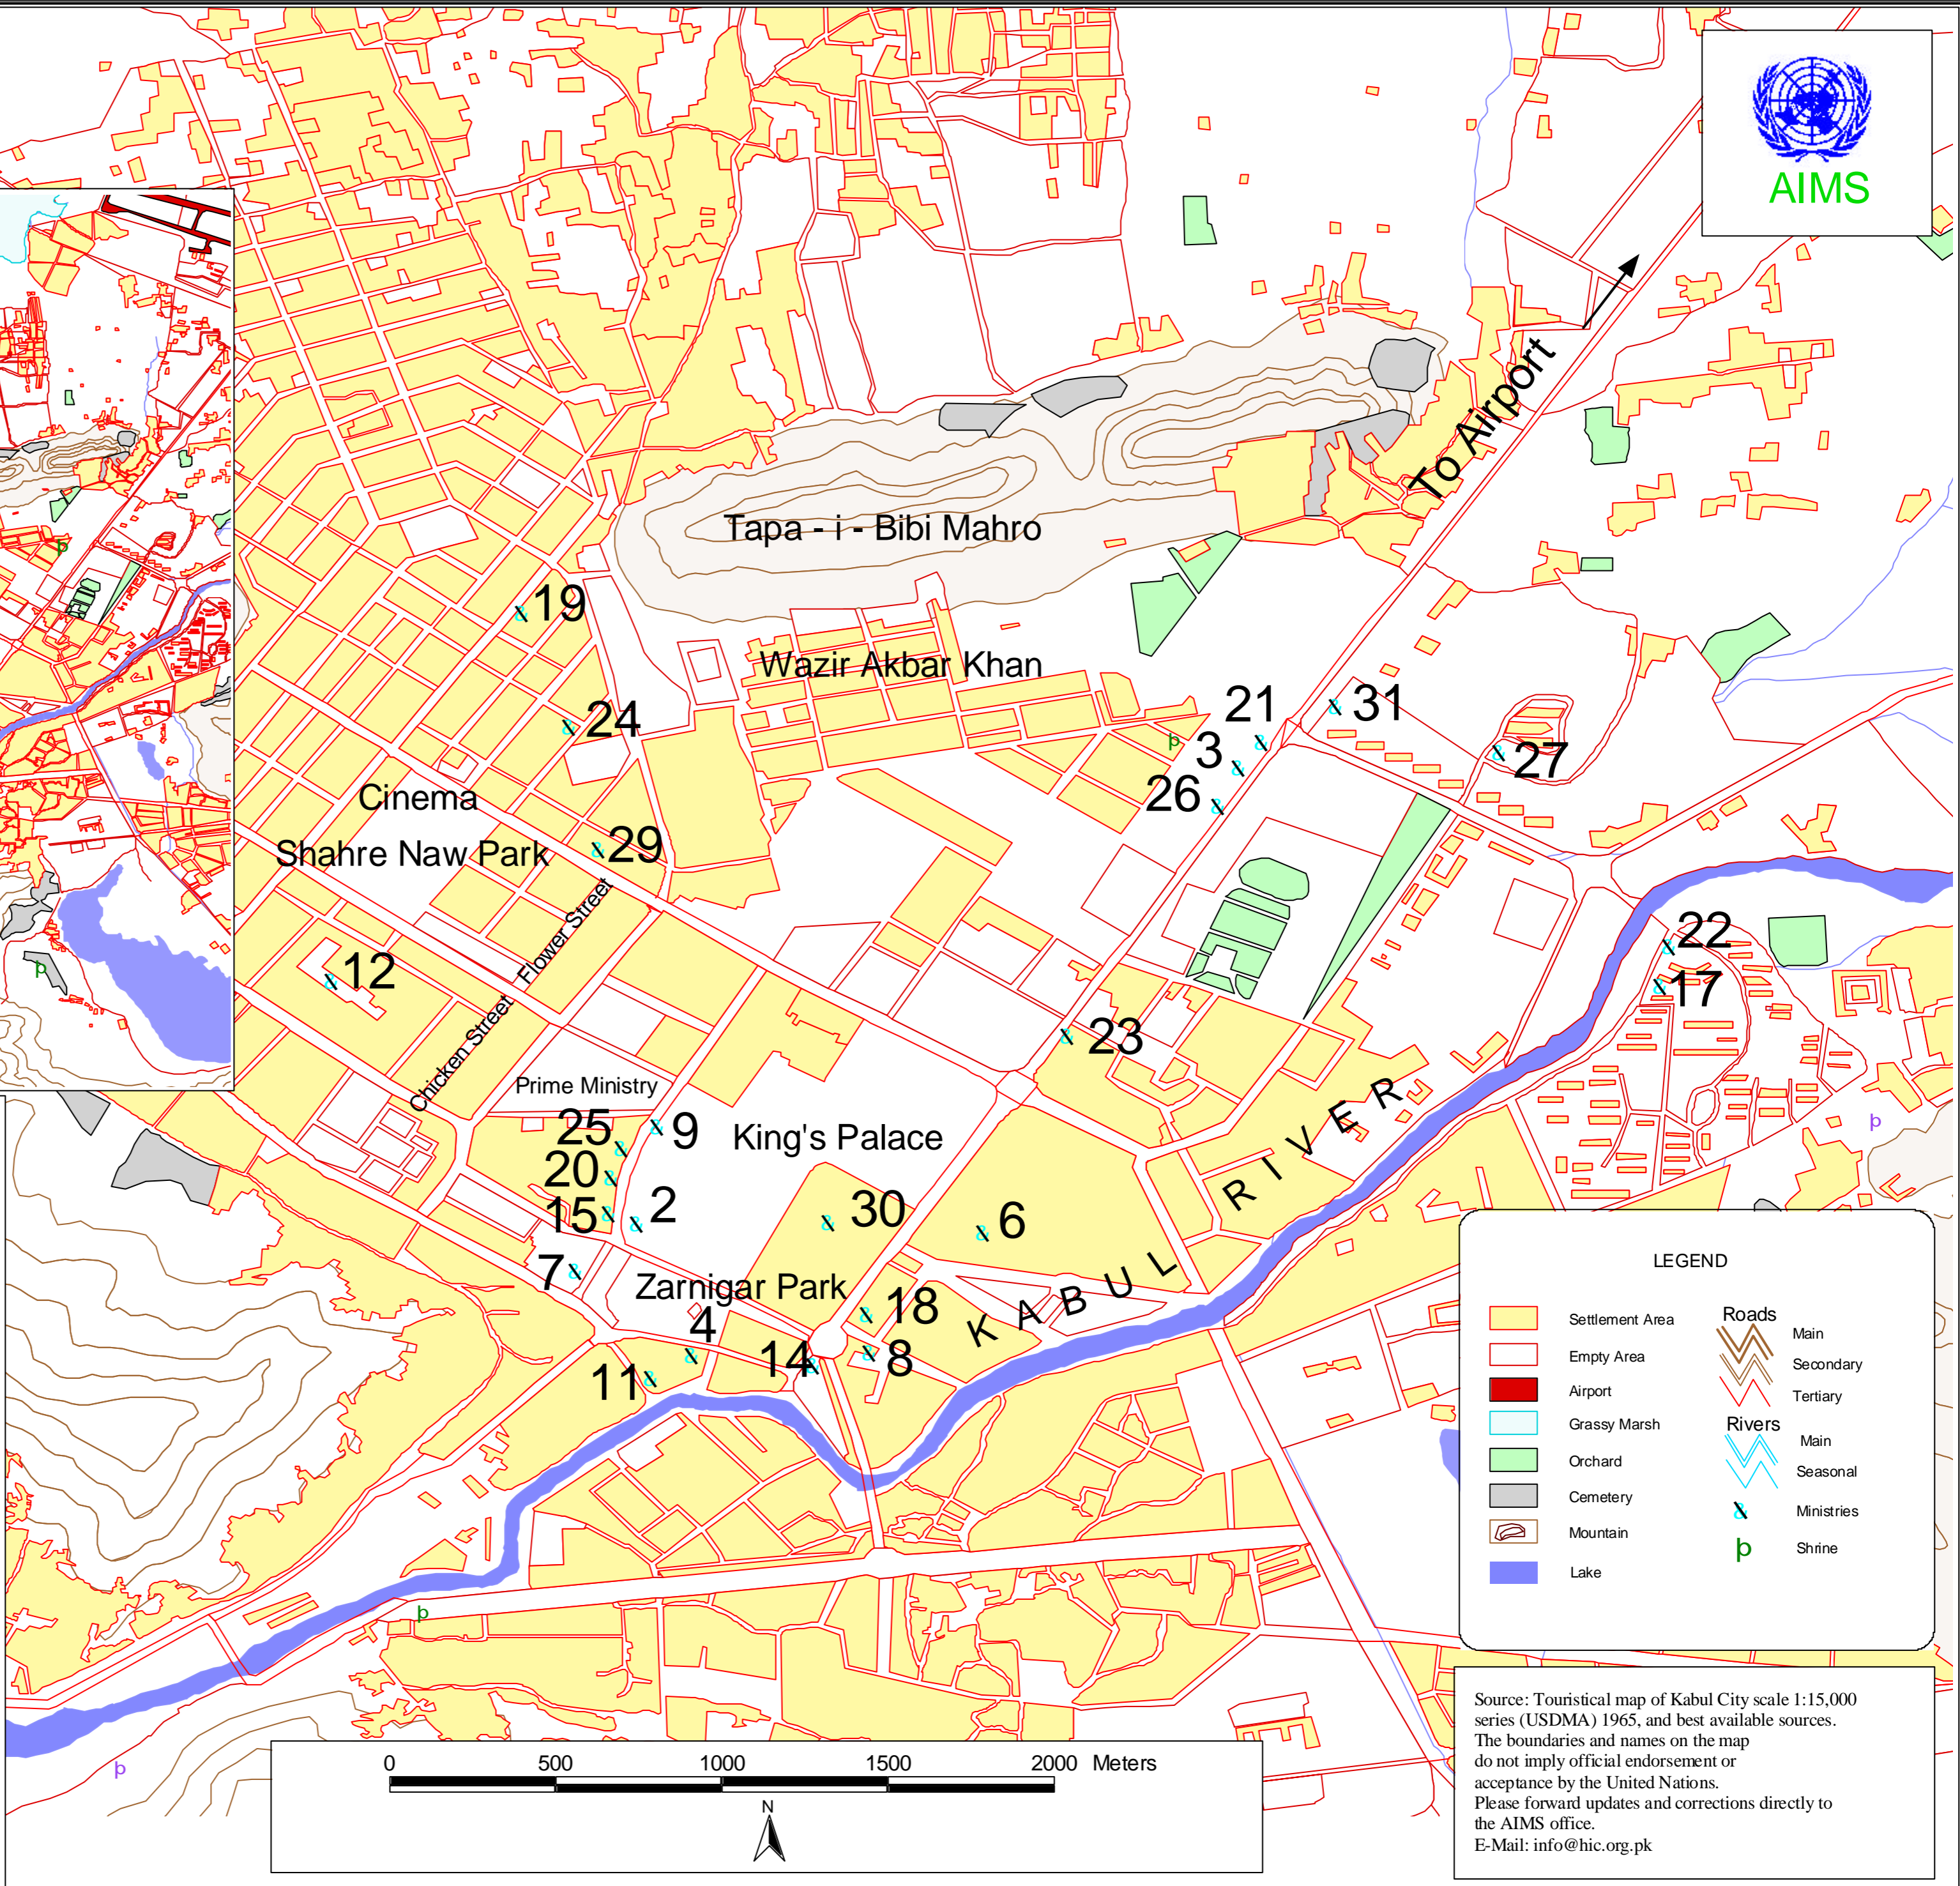

KABUL CITY

Location of Government Ministries
July 2002

Location of Ministries

1	Agriculture
2	Border and Tribal Affairs
3	Civil Aviation and Tourism
4	Communication
5	Commerce
6	Defence
7	Education
8	Finance
9	Foreign Affairs
10	Higher Education
11	Information and Culture
12	Interior
13	Irrigation and Environment
14	Justice
15	Labour and Social Affairs
16	Light Industries
17	Martyrs and Disabled
18	Mines and Industries
19	Pilgrimage
20	Planning
21	Public Health
22	Public Works
23	Reconstruction
24	Refugee Repatriation
25	Rural Rehabilitation and Development
26	Transportation
27	Urban Development
28	Water and Power
29	Women's Affairs
30	Presidential Palace
31	Supreme Court

LEGEND

	Settlement Area		Roads
	Empty Area		Main
	Airport		Secondary
	Grassy Marsh		Tertiary
	Orchard		Rivers
	Cemetery		Main
	Mountain		Seasonal
	Lake		Ministries
			Shrine

Source: Touristical map of Kabul City scale 1:15,000 series (USDMA) 1965, and best available sources. The boundaries and names on the map do not imply official endorsement or acceptance by the United Nations. Please forward updates and corrections directly to the AIMS office. E-Mail: info@hic.org.pk